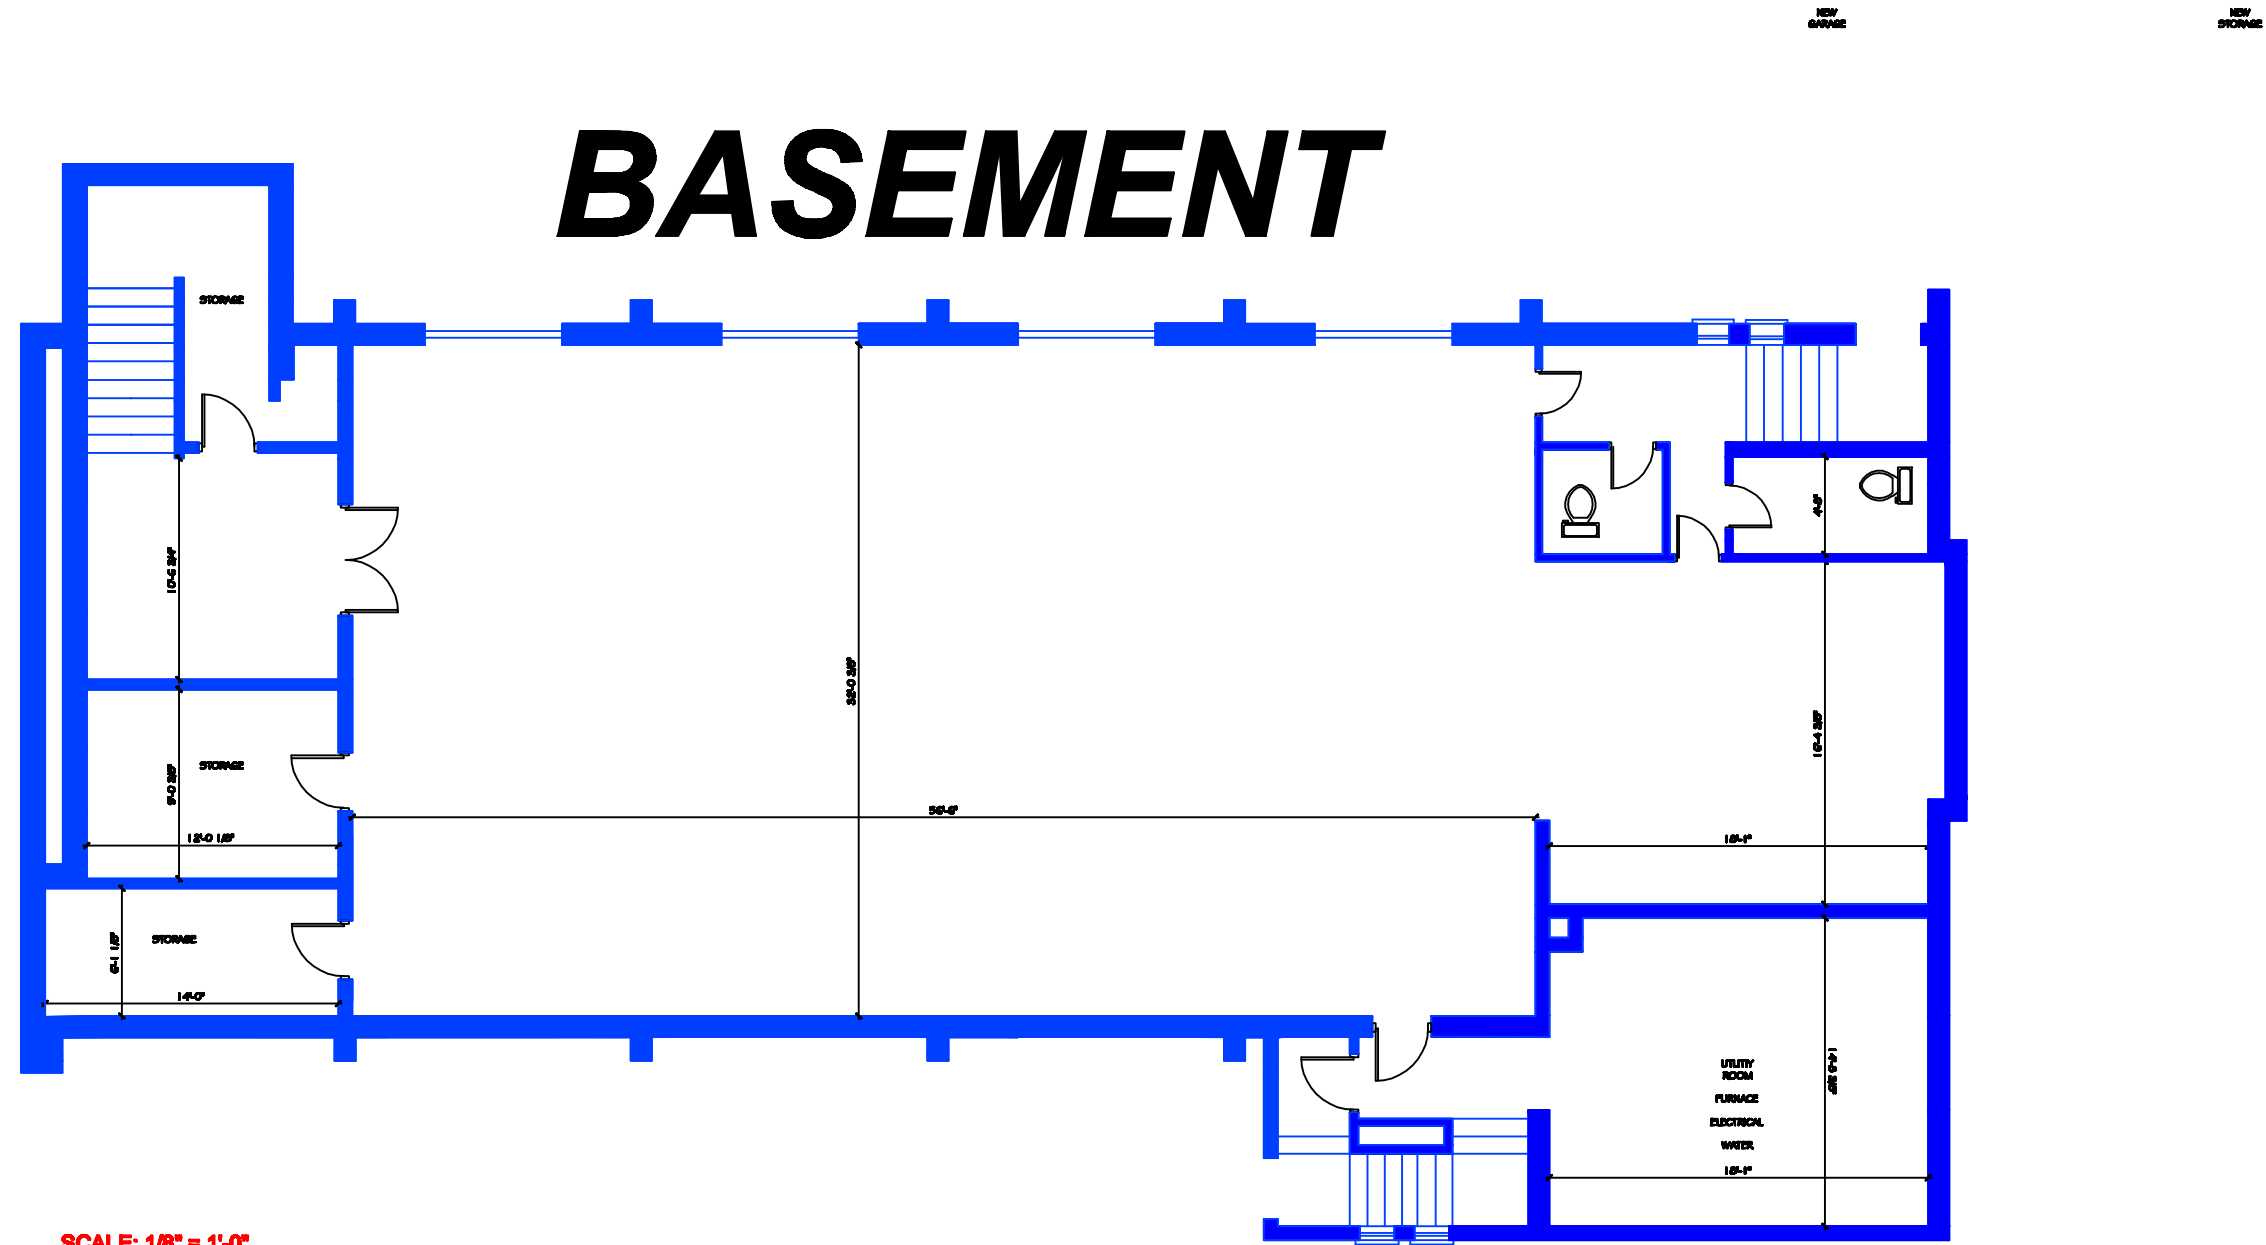

BASEMENT

SCALE: 1/8" = 1'-0"

Mark & Jodeyn Sloan
628 6th AVE, Alice, ND

home@sloan4.com
701-281-8254

SLOAN RESIDENCE . BASEMENT

Church to Home Conversion - Alice, ND

April 2006