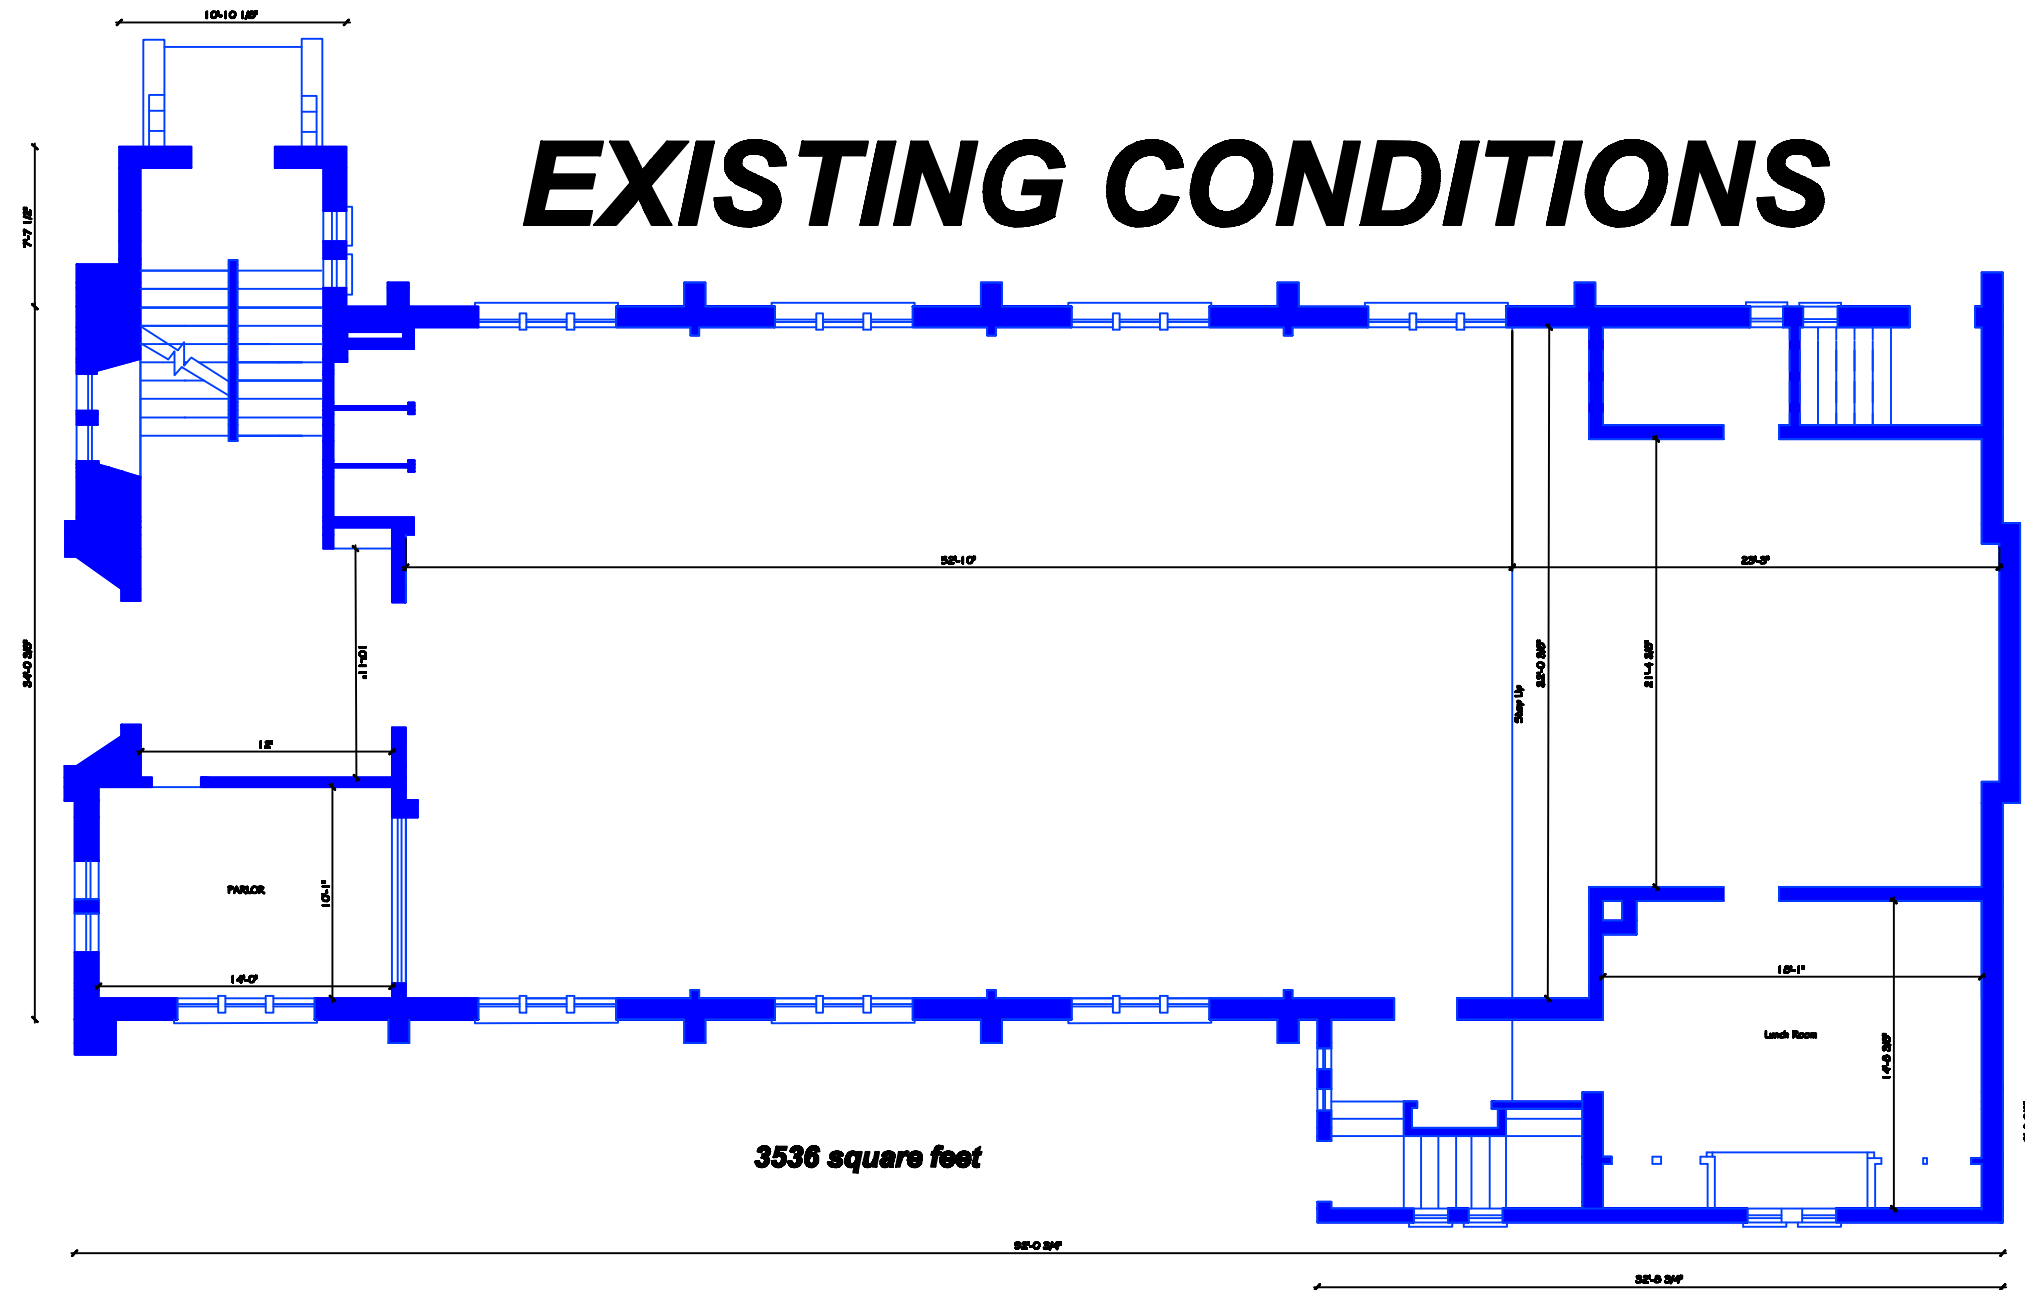

EXISTING CONDITIONS

SCALE: 1/8" = 1'-0"

Mark & Jocelyn Sloan
628 6th AVE, Alice, ND

home@sloan4.com
701-281-8254