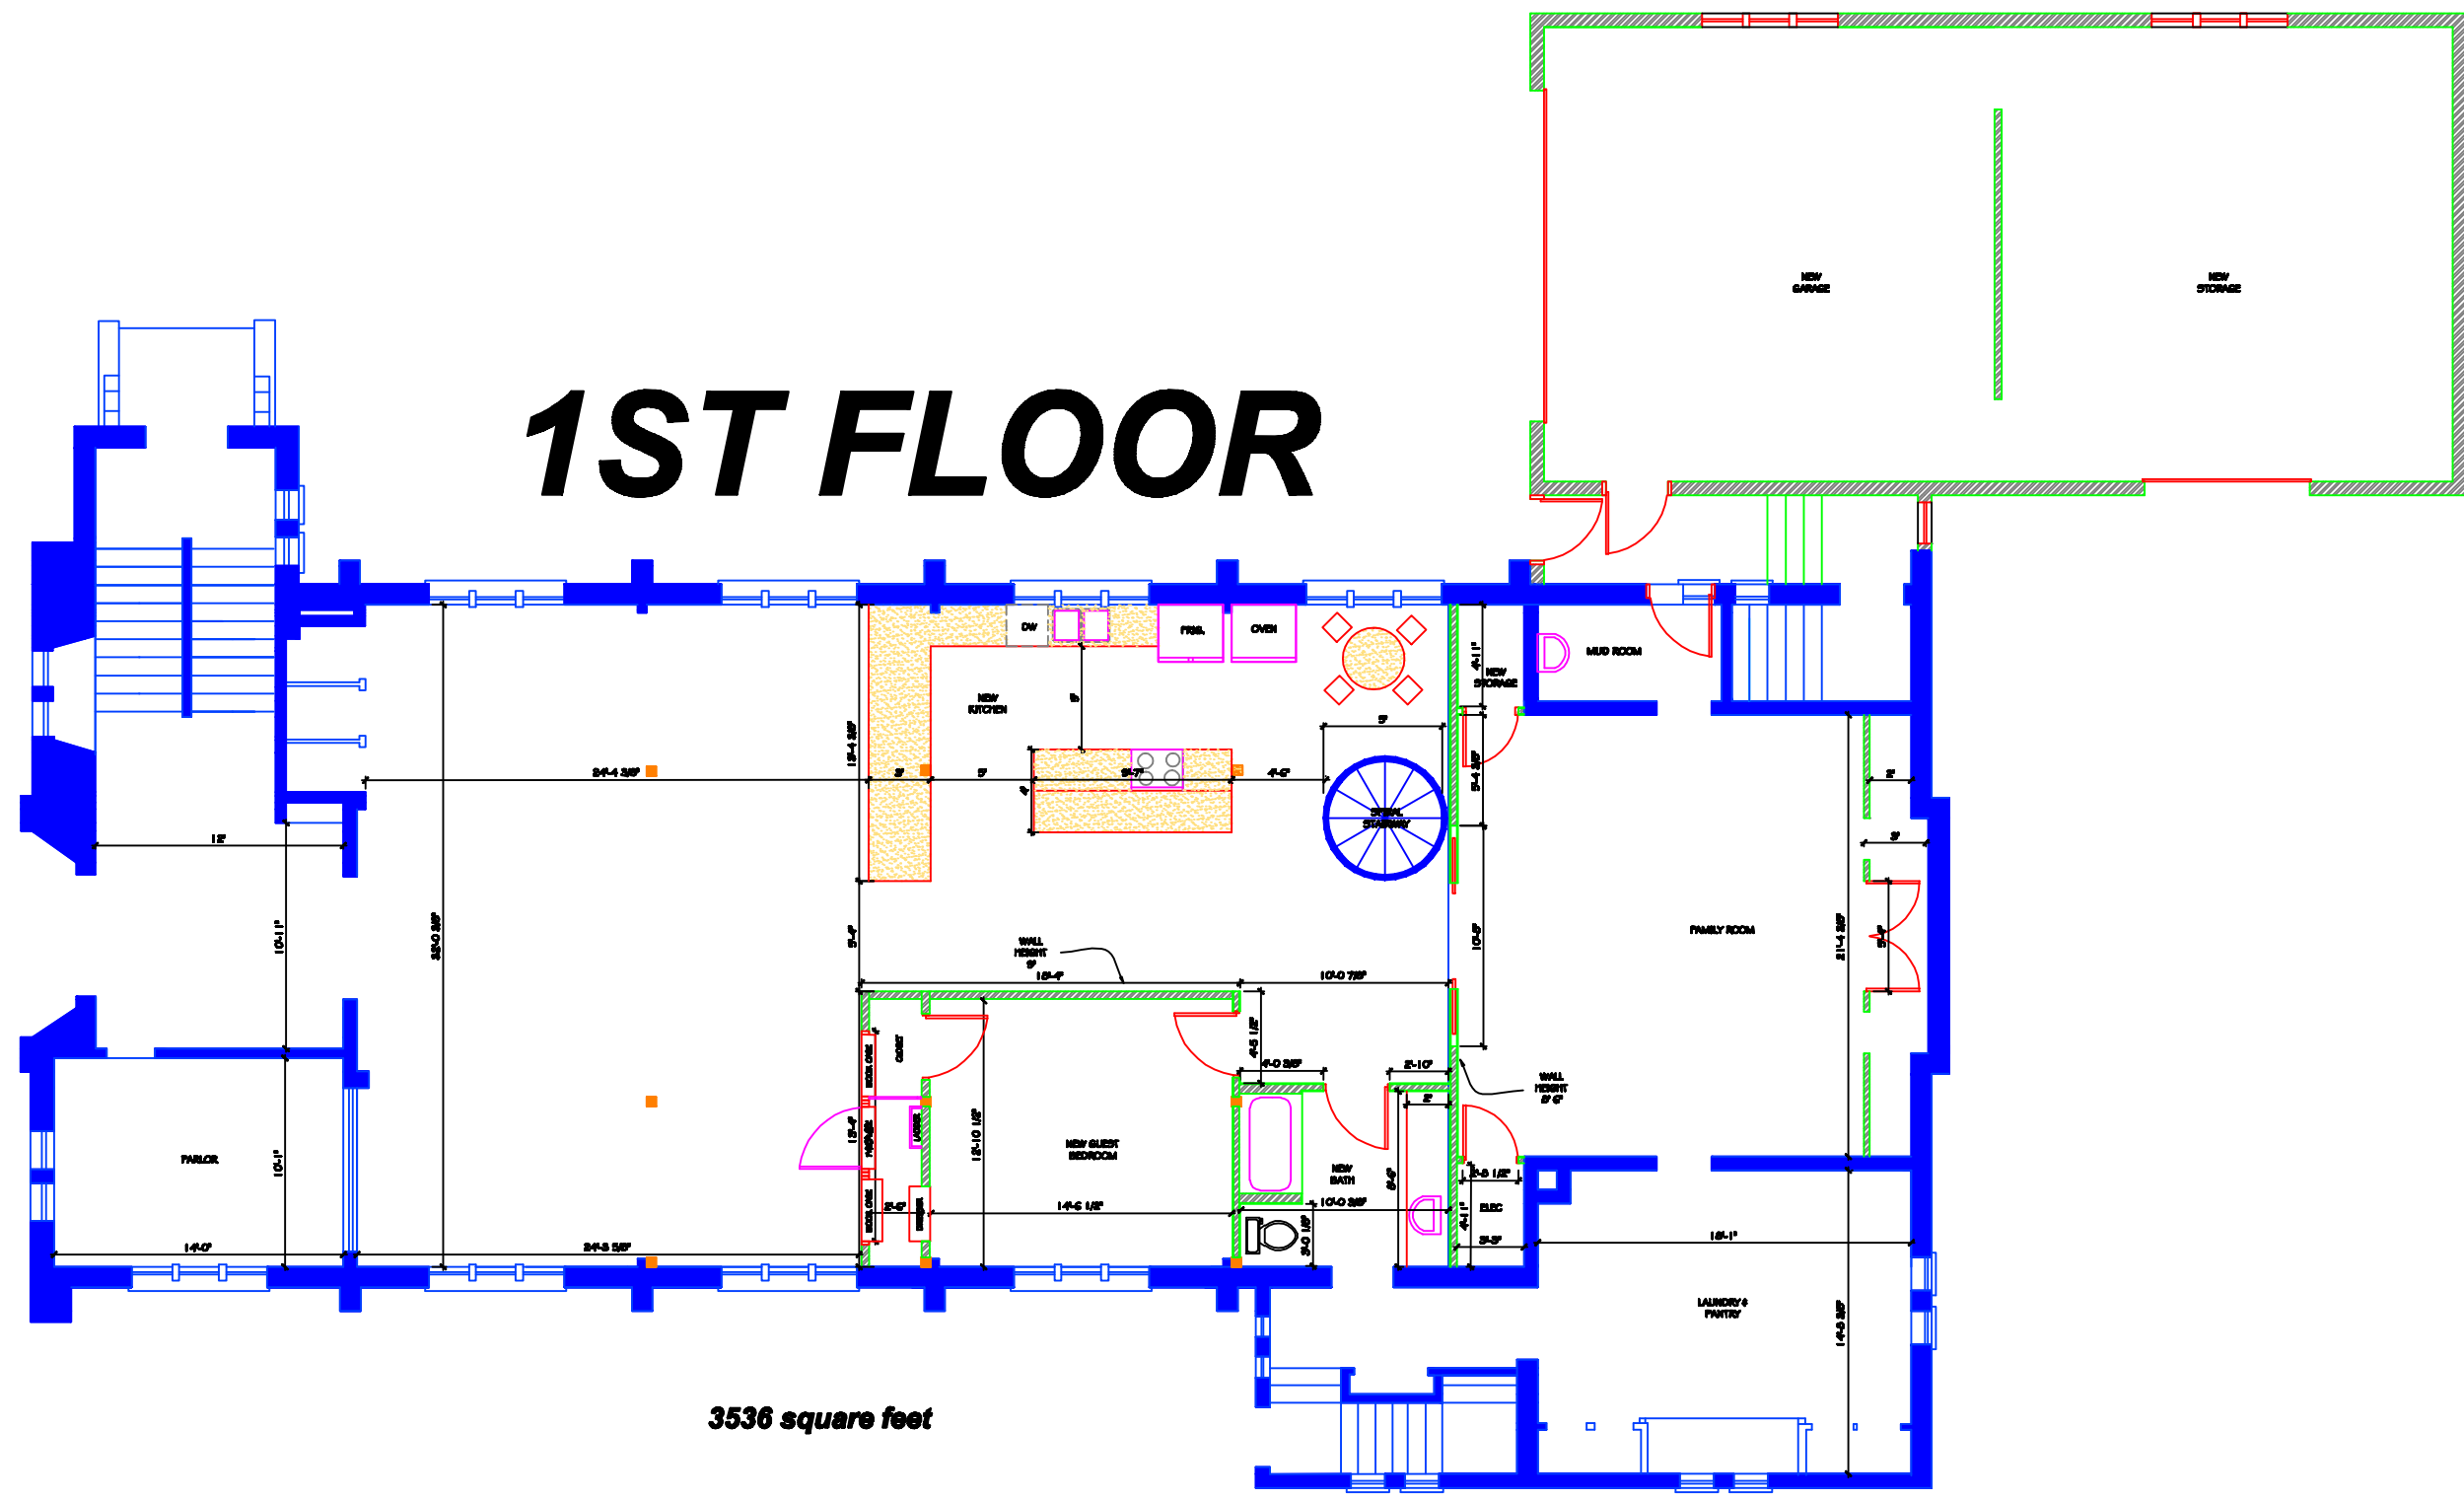

1ST FLOOR

3536 square feet

Mark & Jocelyn Sloan
628 8th AVE, Alice, ND

home@sloan4.com
701-281-8254